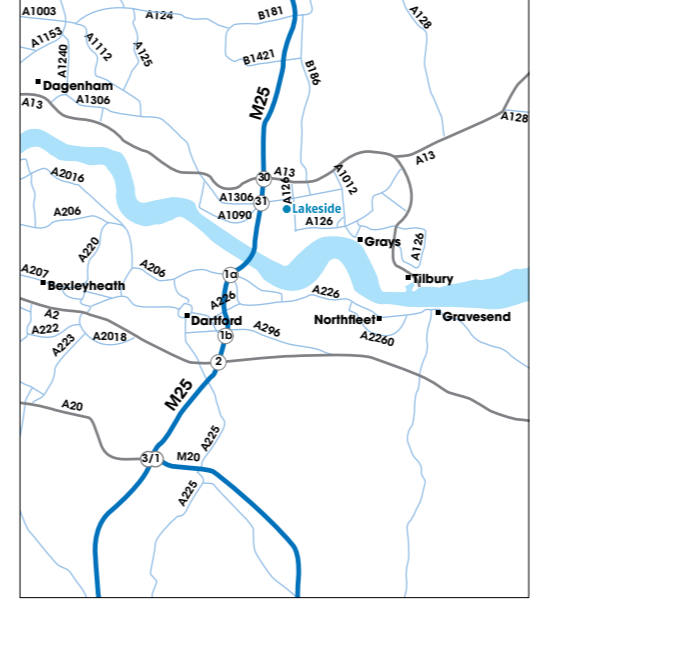

Shopmobility
Our Shopmobility service makes it easy for people with mobility problems to get around Lakeside. On your first visit, bring along proof of ID for your address and signature (e.g. driving licence, utility bill). You'll be asked to fill in a registration form and then be issued with a Shopmobility card containing your unique reference number. You'll need to bring this card on future visits and quote your reference number when booking ahead. You'll find the Shopmobility office on Level 1 of car park 10 (blue). To book a wheelchair or scooter, simply call 01708 869744 - we recommend booking in advance, especially at busy shopping times.

GETTING TO LAKESIDE

By Car
We're clearly signposted from junctions 30 and 31 off the M25. The A13, A1306 and West Thurrock Way also provide direct access to the centre. For more information or to plan your journey visit www.lakeside.uk.com.

Satellite Navigation Postcode Reference: RM20 2ZP

By Bus
There are many bus routes servicing the centre from Essex, Kent and London. To plan your journey by bus, visit traveline.org.uk or call 0871 2002233.

Bus timetables are available from the Information Office at the bus station and also from Thurrock Council offices and libraries.

Guide dogs are welcome.