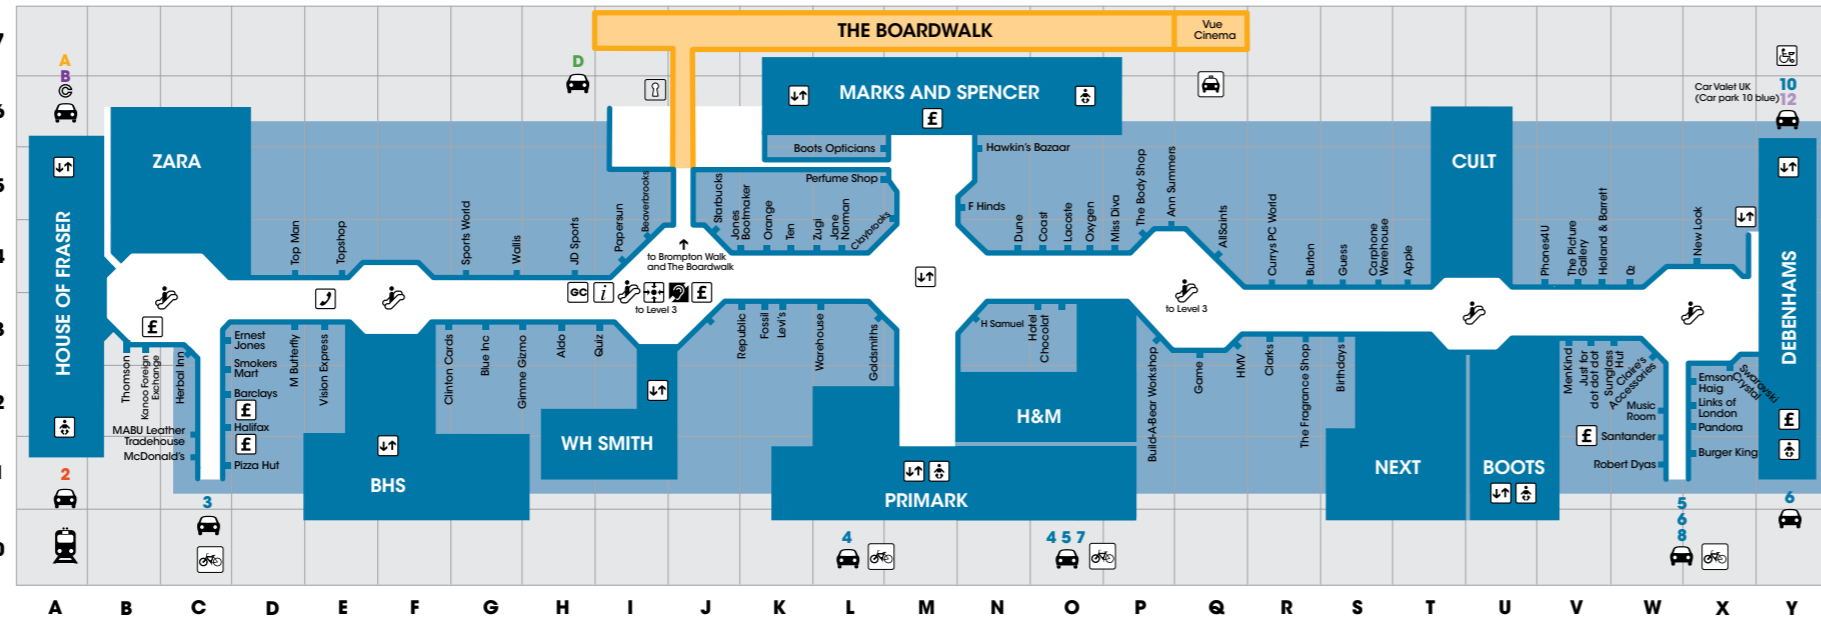

21st Birthday Giveaway

To celebrate Lakeside's 21st birthday, on the 21st of each month, one lucky winner will be getting a £1,000 Lakeside Gift Card, so you can feel even better about shopping at Lakeside.

For your chance to win, complete an entry form in centre and post in the entry boxes at the Customer Information Desks. Best of luck!

PARK & WIN!

Every week throughout 2011 we'll be picking one lucky shopper to win a £50 Lakeside Gift Card! Pick up a car sticker* at the Customer Information Desks to be in with a chance of winning!

We'll also be surprising shoppers at the bus and train stations each week with an on the spot prize of a £25 Lakeside Gift Card. Good luck!

*Whilst stocks last. Terms & Conditions apply.

Valentine's Day Monday 14th February

Treat the one you love to a Lakeside Gift Card this Valentine's Day. Whatever they have in mind, they can use their Gift Card in over 250 shops, cafés and restaurants at Lakeside.

Visit www.lakeside.uk.com for all events information, as well as the latest centre news, special offers and competitions.

This leaflet is printed on recyclable paper which is chlorine and acid-free, therefore a lot kinder to the environment.

This guide is correct at time of going to print. Issue 41, January 2011.

LEVEL 2 - SHOPS