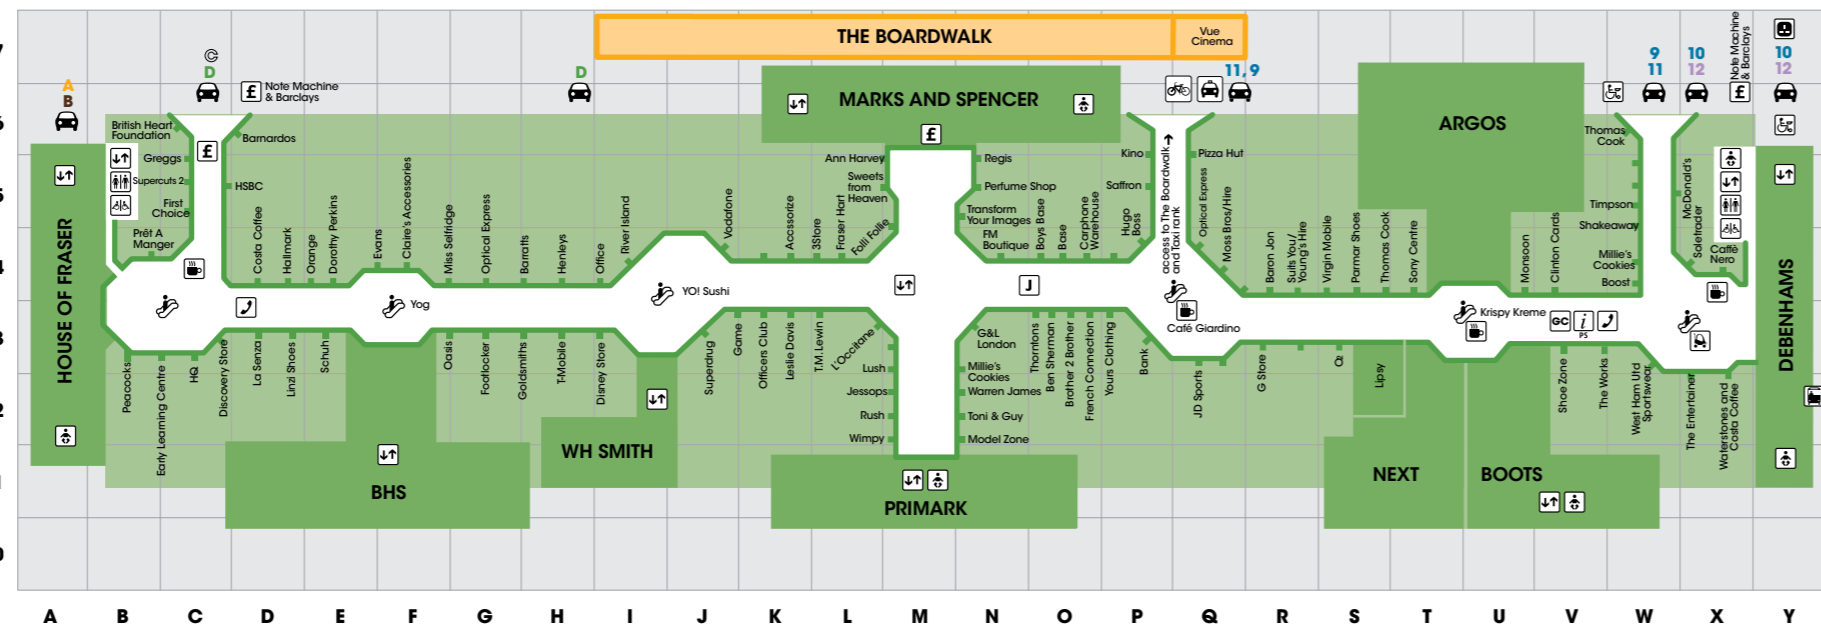

LEVEL 1 - SHOPS

It is against the law to smoke at Lakeside

- Toilets
- Sympathetic hearing
- Disabled toilets
- Tiny taxis
- Parent & baby facilities
- Trains
- Cash dispenser
- Parking
- Telephone
- Cycle Park
- Taxi rank
- Lifts
- Meeting point
- Escalators
- Shopping lockers
- Shopmobility & disabled parking
- Gift Card sales
- Personal shopper
- Job vacancy board
- Chaplaincy
- Centre Management
- Information
- Electric car re-charge point

1. ### Level Guide
2. L1 - Shops
   - L2 - Shops
   - L2 BW - Brompton Walk
   - L3 - Food Court, shops
   - B - The Boardwalk