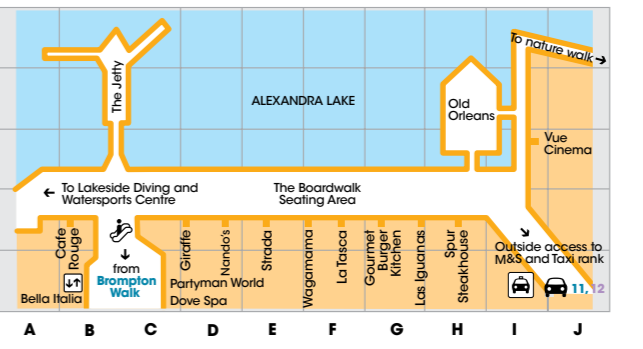

- ### Level Guide
- L1 - Shops
 - L2 - Shops
 - L2 BW - Brompton Walk
 - L3 - Food Court, shops
 - B - The Boardwalk

LEVEL 3 - FOOD COURT

- Le Boulevard - Internet Desks
- Toilets
- Disabled toilets
- Cash dispenser
- Parent & baby facilities
- Cycle Park
- Chaplaincy
- Parking
- Shopmobility & disabled parking
- Meeting point
- Information
- Coffee shop
- Centre Management
- PS - Centre Management
- CM - Centre Management

LEVEL 2 - BROMPTON WALK

THE BOARDWALK

Eating, drinking, pampering and fun - there's something for everyone at The Boardwalk.

LAKESIDE OPENING HOURS

Monday to Friday 10am - 10pm
 Saturday 9am - 9pm
 Sunday 11am - 5pm
 Bank Holidays 10am - 7pm