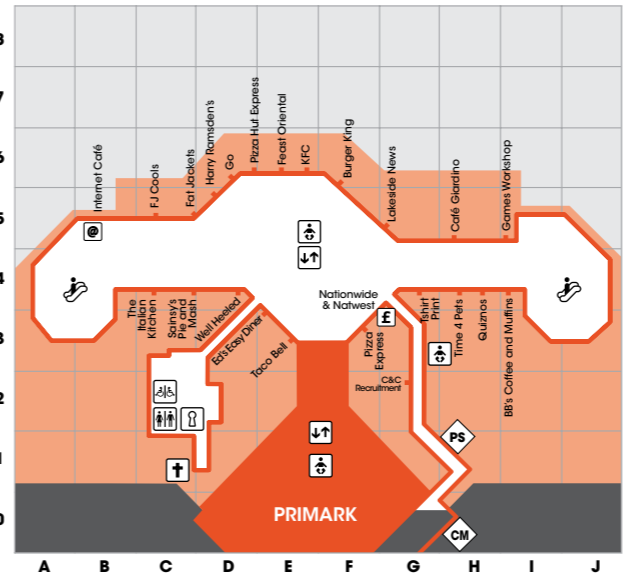

LEVEL 1 - SHOPS

It is against the law to smoke at Lakeside

- Toilets
- Sympathetic hearing
- Disabled toilets
- Tiny taxis
- Parent & baby facilities
- Trains
- Cash dispenser
- Parking
- Telephone
- Cycle Park
- Taxi rank
- Lifts
- Meeting point
- Escalators
- Shopping lockers
- Shopmobility & disabled parking
- Gift Card sales
- Personal shopper
- Job vacancy board
- Chaplaincy
- Centre Management
- Information
- Electric car re-charge point

- ### Level Guide
- L1 - Shops
 - L2 - Shops
 - L2 BW - Brompton Walk
 - L3 - Food Court, shops
 - B - The Boardwalk

LEVEL 3 - FOOD COURT

- Le Boulevard - Internet Desks
- Toilets
- Disabled toilets
- Cash dispenser
- Parent & baby facilities
- Cycle Park
- Chaplaincy
- Parking
- Shopmobility & disabled parking
- Meeting point
- Information
- Coffee shop
- Centre Management
- PS - Centre Management
- CM - Centre Management

LEVEL 2 - BROMPTON WALK

THE BOARDWALK

Eating, drinking, pampering and fun - there's something for everyone at The Boardwalk.

LAKESIDE OPENING HOURS

Monday to Friday 10am - 10pm
 Saturday 9am - 9pm
 Sunday 11am - 5pm
 Bank Holidays 10am - 7pm