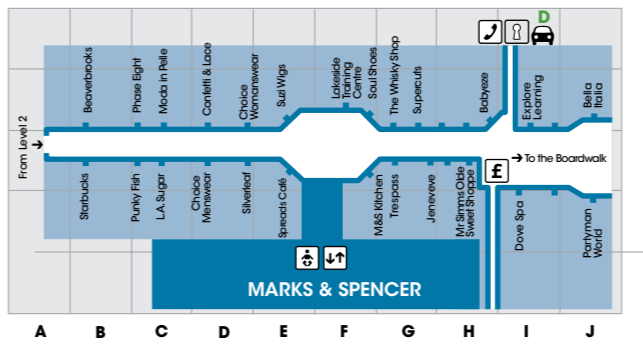

- ### Level Guide
- L1 - Shops
 - L2 - Shops
 - L2 BW - Brompton Walk
 - L3 - Food Court, shops
 - B - The Boardwalk

LEVEL 3 - FOOD COURT

- Le Boulevard - Internet Desks
- Toilets
- Disabled toilets
- Cash dispenser
- Parent & baby facilities
- Cycle Park
- Chaplaincy
- Parking
- Shopmobility & disabled parking
- Meeting point
- Information
- Coffee shop
- Centre Management
- PS - Centre Management
- CM - Centre Management

LEVEL 2 - BROMPTON WALK

THE BOARDWALK

Eating, drinking, pampering and fun - there's something for everyone at The Boardwalk.

LAKESIDE OPENING HOURS

Monday to Friday 10am - 10pm
 Saturday 9am - 9pm
 Sunday 11am - 5pm
 Bank Holidays 10am - 7pm