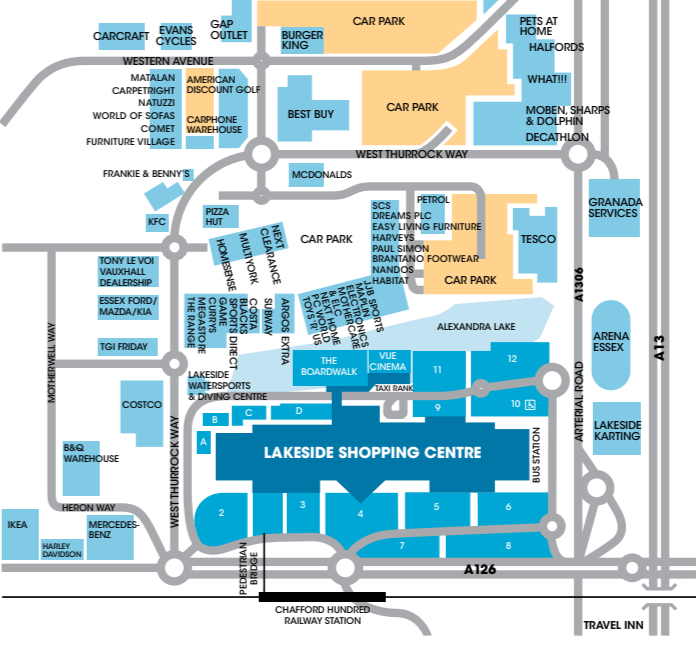

By Cycle
Cycling is good for you, and good for the environment - it's fast, it's convenient, it gives you freedom and independence, and takes you from door to door. There are cycle routes into Lakeside from Chafford Hundred and Grays. Covered parking for your bike is available at a number of entrances around the centre.

By Cycle
Cycling is good for you, and good for the environment - it's fast, it's convenient, it gives you freedom and independence, and takes you from door to door. There are cycle routes into Lakeside from Chafford Hundred and Grays. Covered parking for your bike is available at a number of entrances around the centre.

By Cycle
Cycling is good for you, and good for the environment - it's fast, it's convenient, it gives you freedom and independence, and takes you from door to door. There are cycle routes into Lakeside from Chafford Hundred and Grays. Covered parking for your bike is available at a number of entrances around the centre.